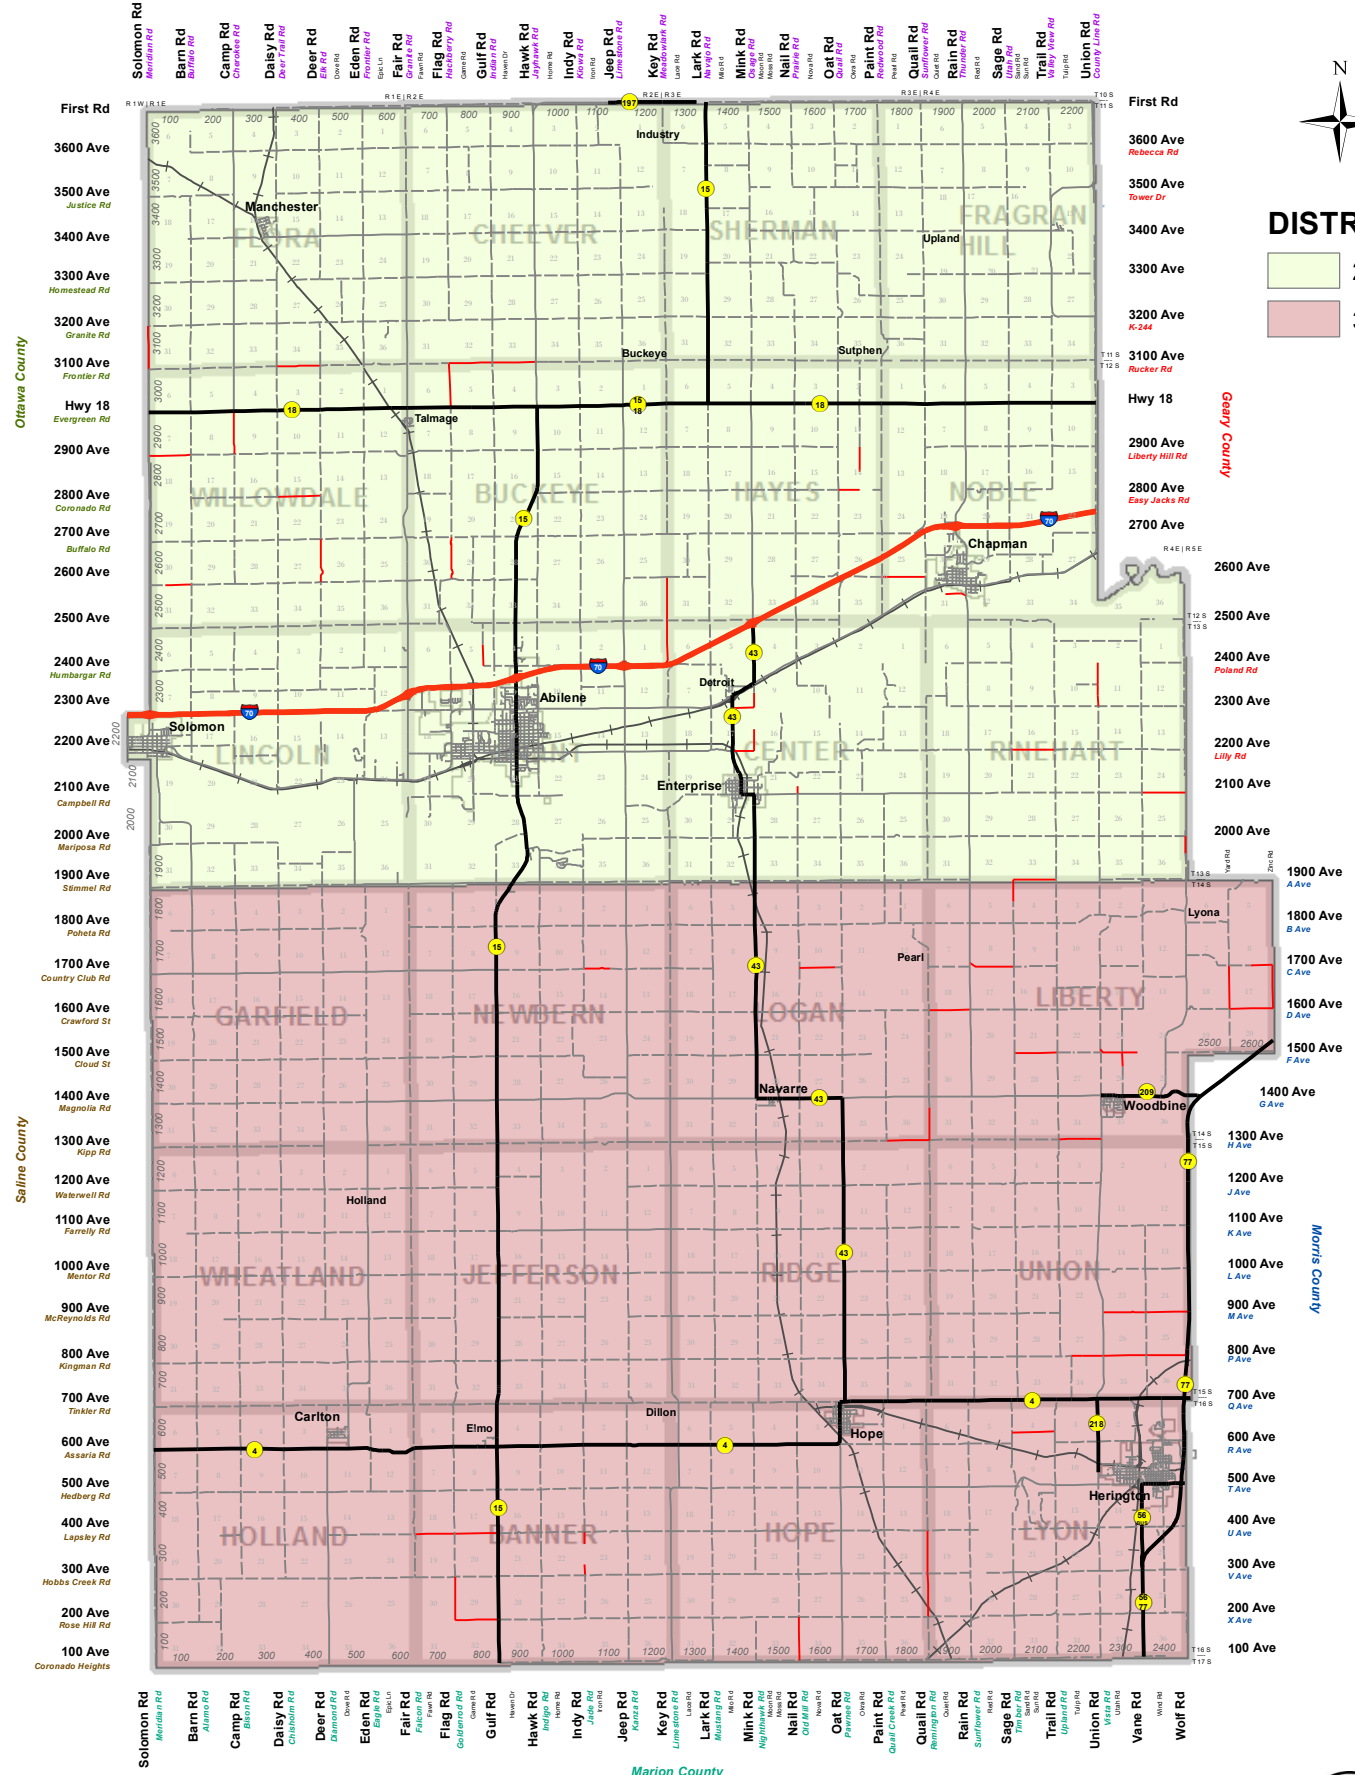

DICKINSON COUNTY KANSAS STATE SENATE DISTRICTS

Clay County

DISTRICT

- 24
- 35

Ottawa County

Saline County

Geary County

Morris County

Marion County

PRINTED: 3/28/2016