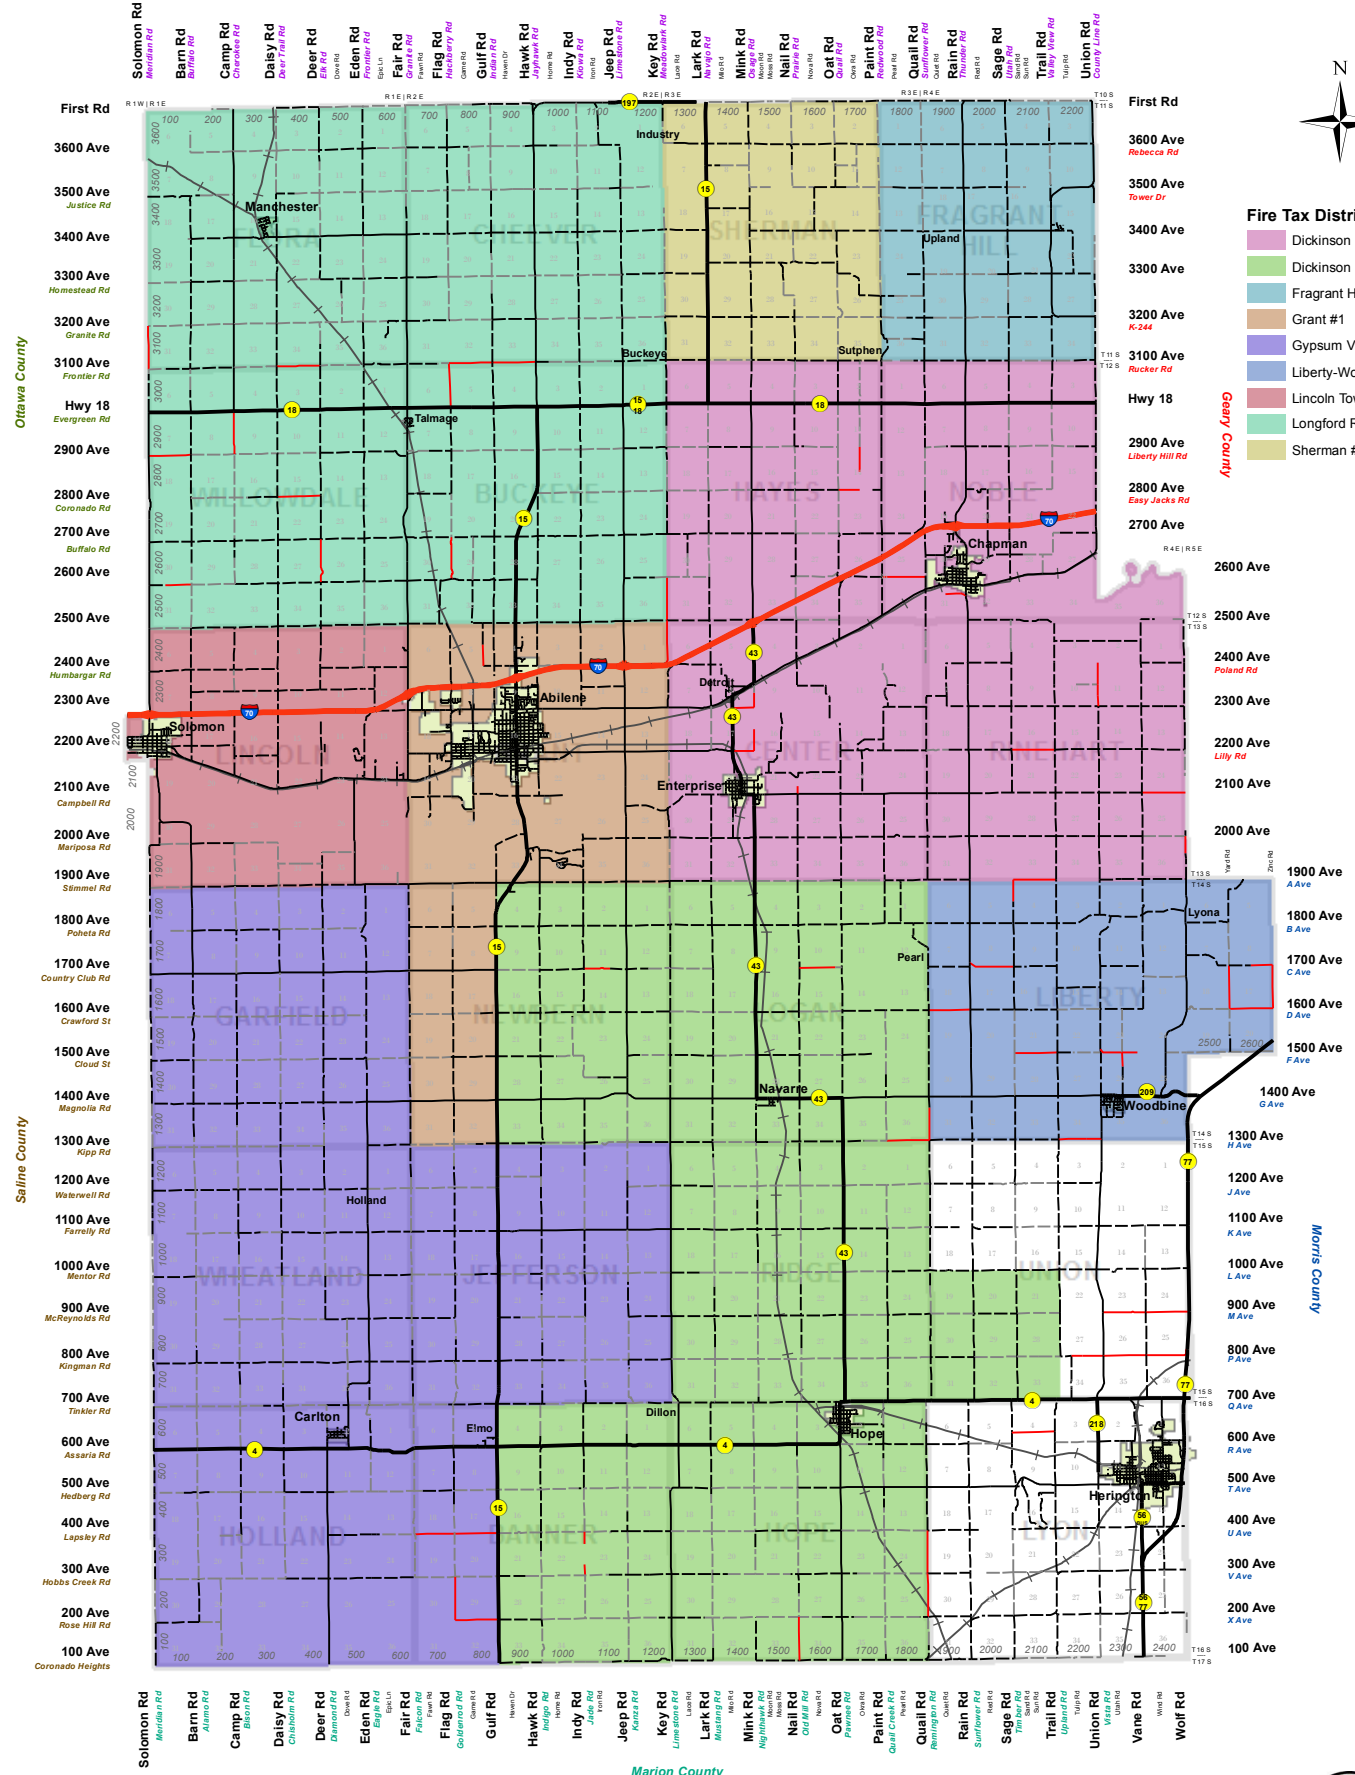

DICKINSON COUNTY FIRE TAX DISTRICTS

Clay County

1. **Fire Tax Districts**
2. Dickinson Co Fire Dist #1
   - Dickinson Co Fire Dist #2
   - Fragrant Hill #1
   - Grant #1
   - Gypsum Valley #1
   - Liberty-Wood #1
   - Lincoln Township
   - Longford Rural #1
   - Sherman #1

Ottawa County

Saline County

Morris County

Marion County

PRINTED: 3/28/2016