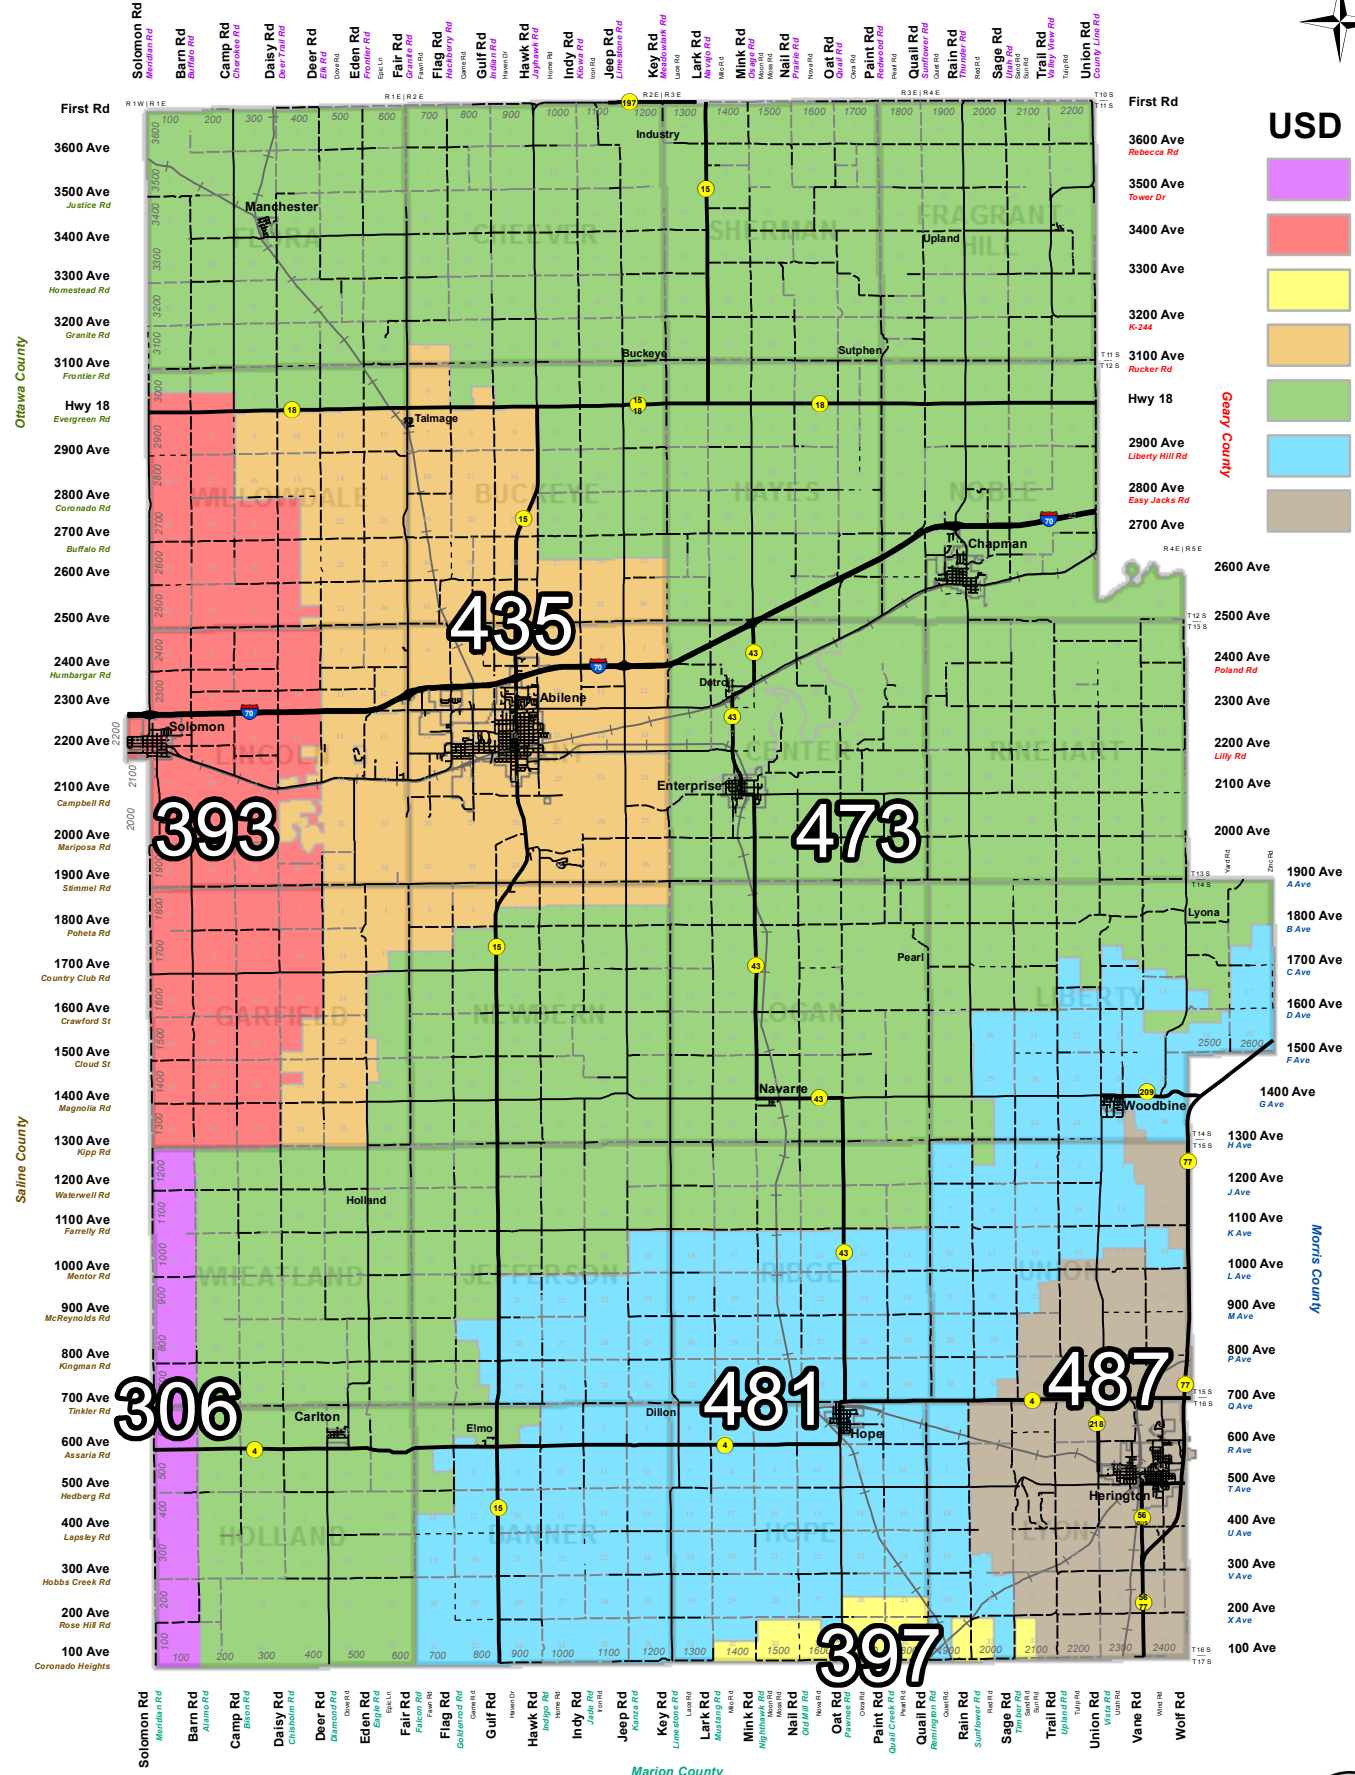

DICKINSON COUNTY SCHOOL DISTRICTS

Clay County

USD

	306
	393
	397
	435
	473
	481
	487

Geary County

Map labels for School Districts (USD):

- 306 (Purple)
- 393 (Red)
- 397 (Yellow)
- 435 (Orange)
- 473 (Green)
- 481 (Light Blue)
- 487 (Brown)

PRINTED: 3/28/2016