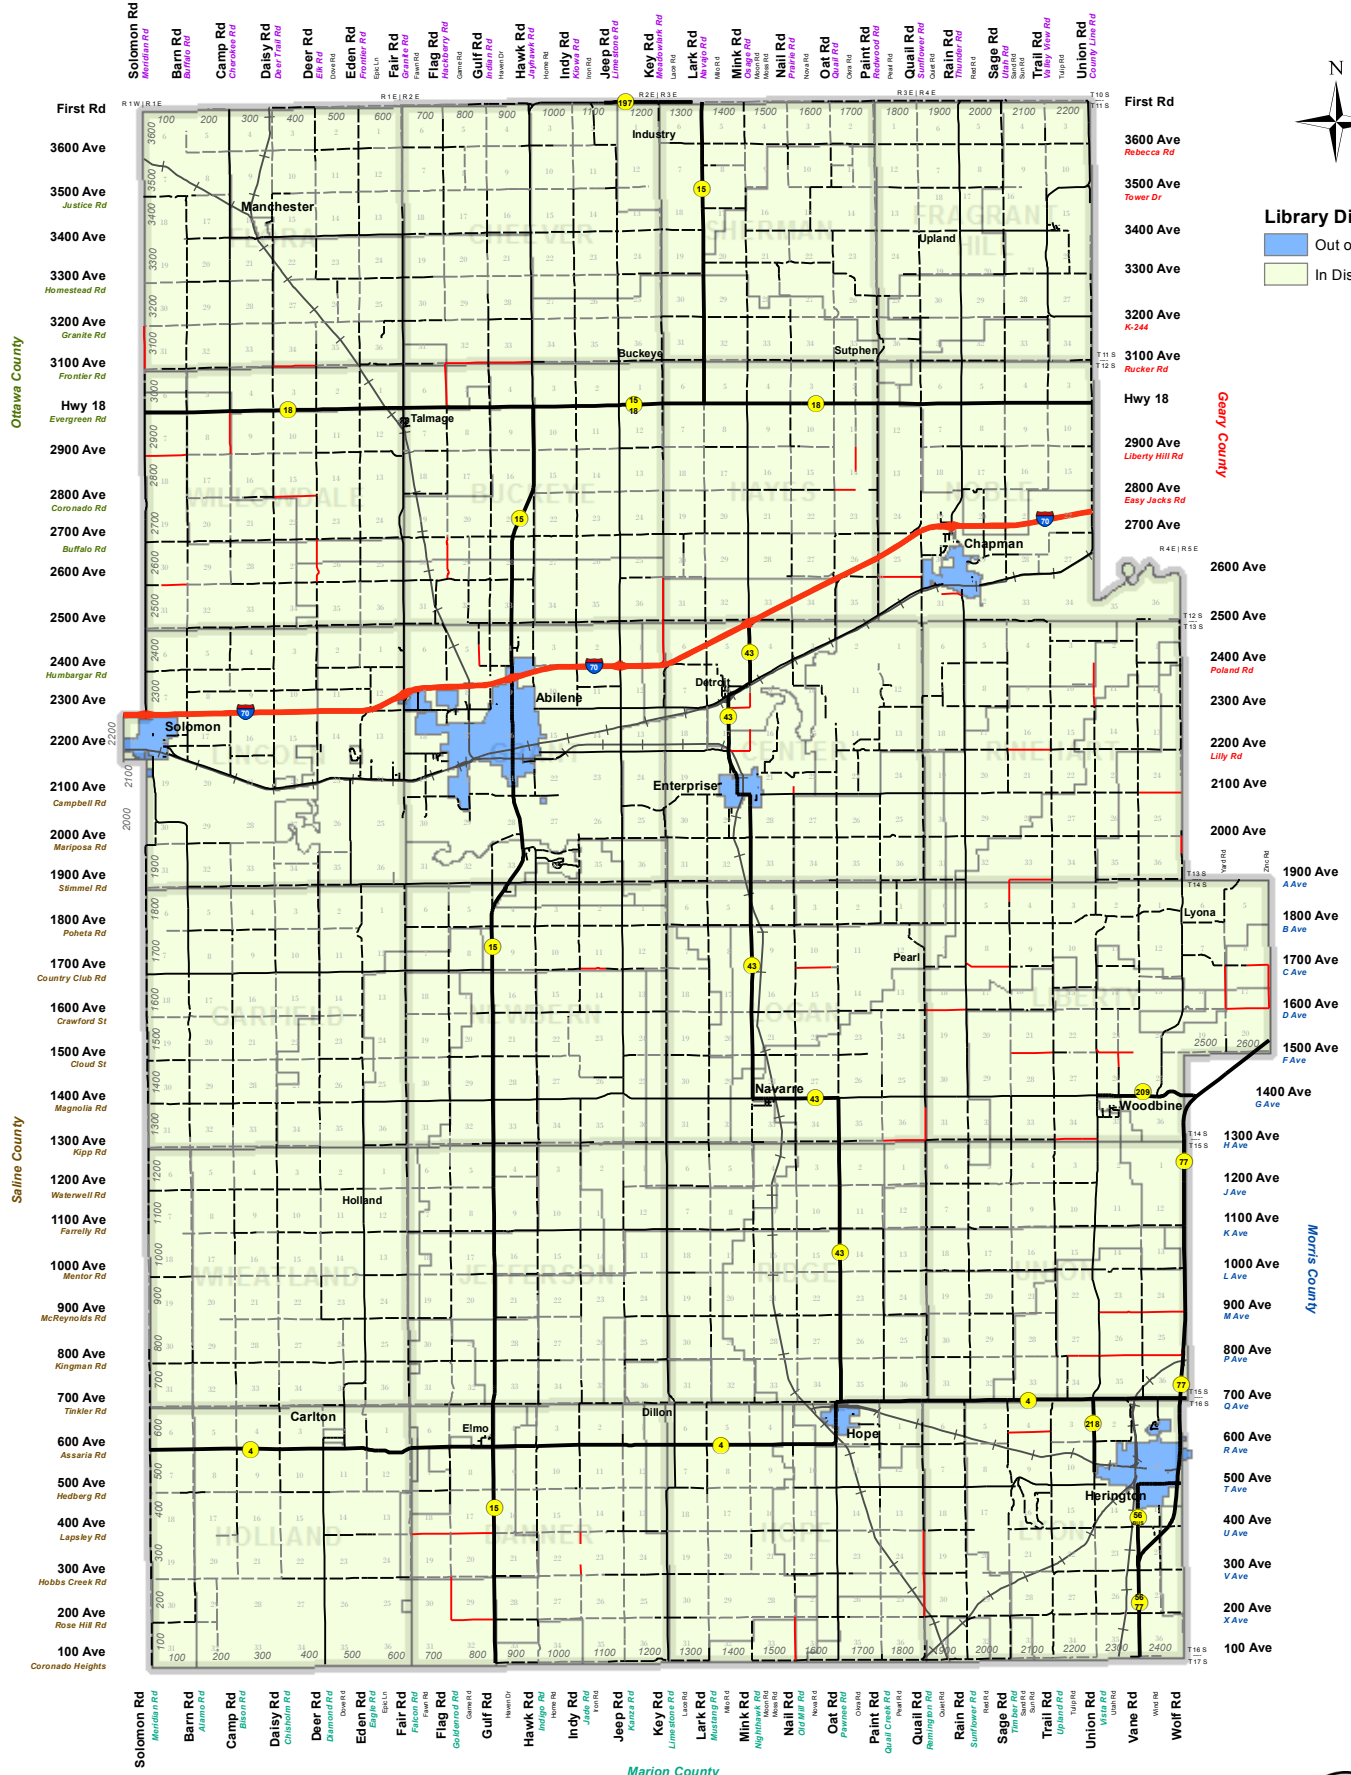

DICKINSON COUNTY NORTH CENTRAL KANSAS REGIONAL LIBRARY DISTRICT

Clay County

Library District
 Out of District
 In District

PRINTED: 3/28/2016