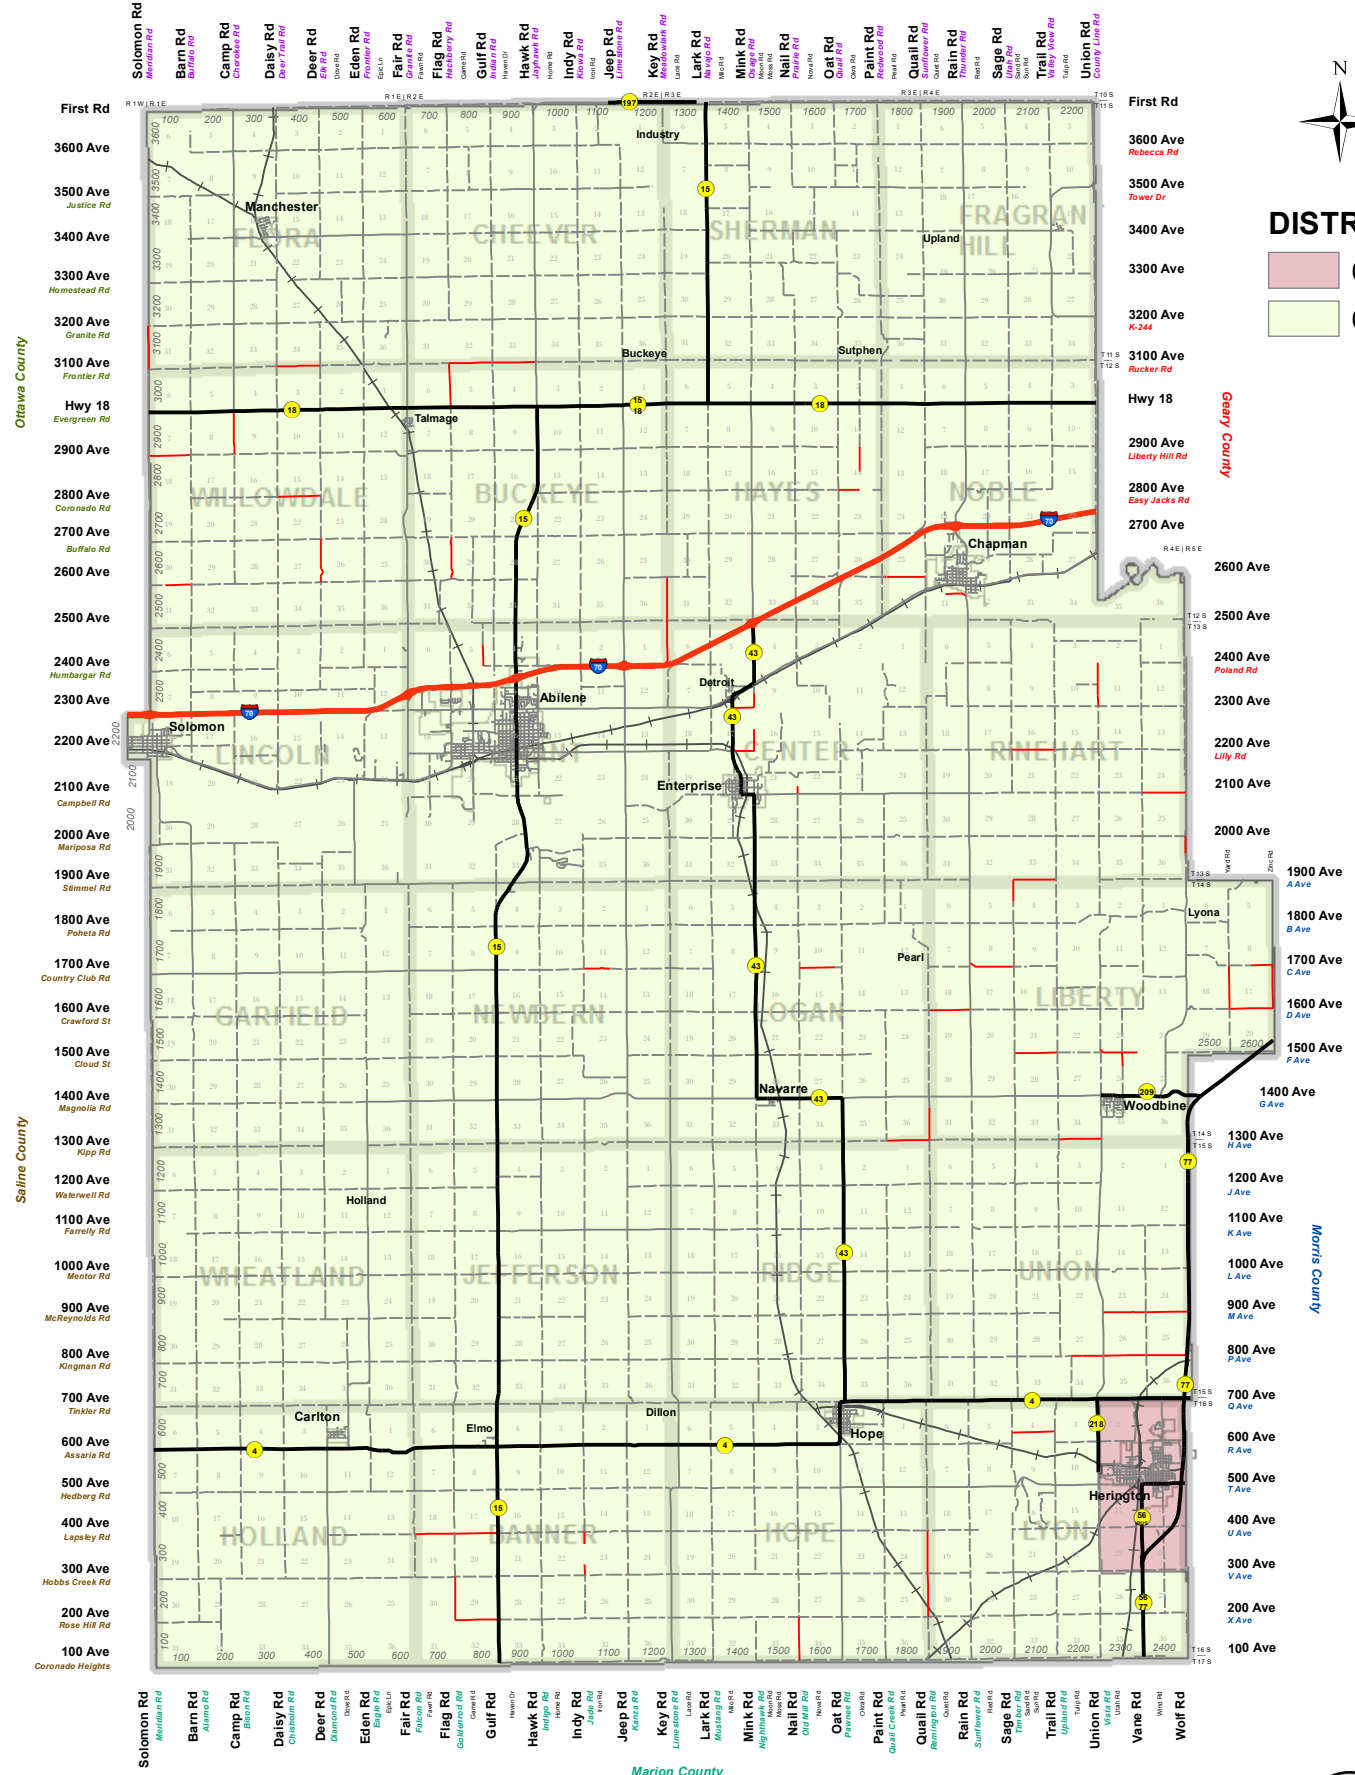

DICKINSON COUNTY KANSAS STATE HOUSE DISTRICTS

Clay County

DISTRICT

- 068
- 070

PRINTED: 3/28/2016