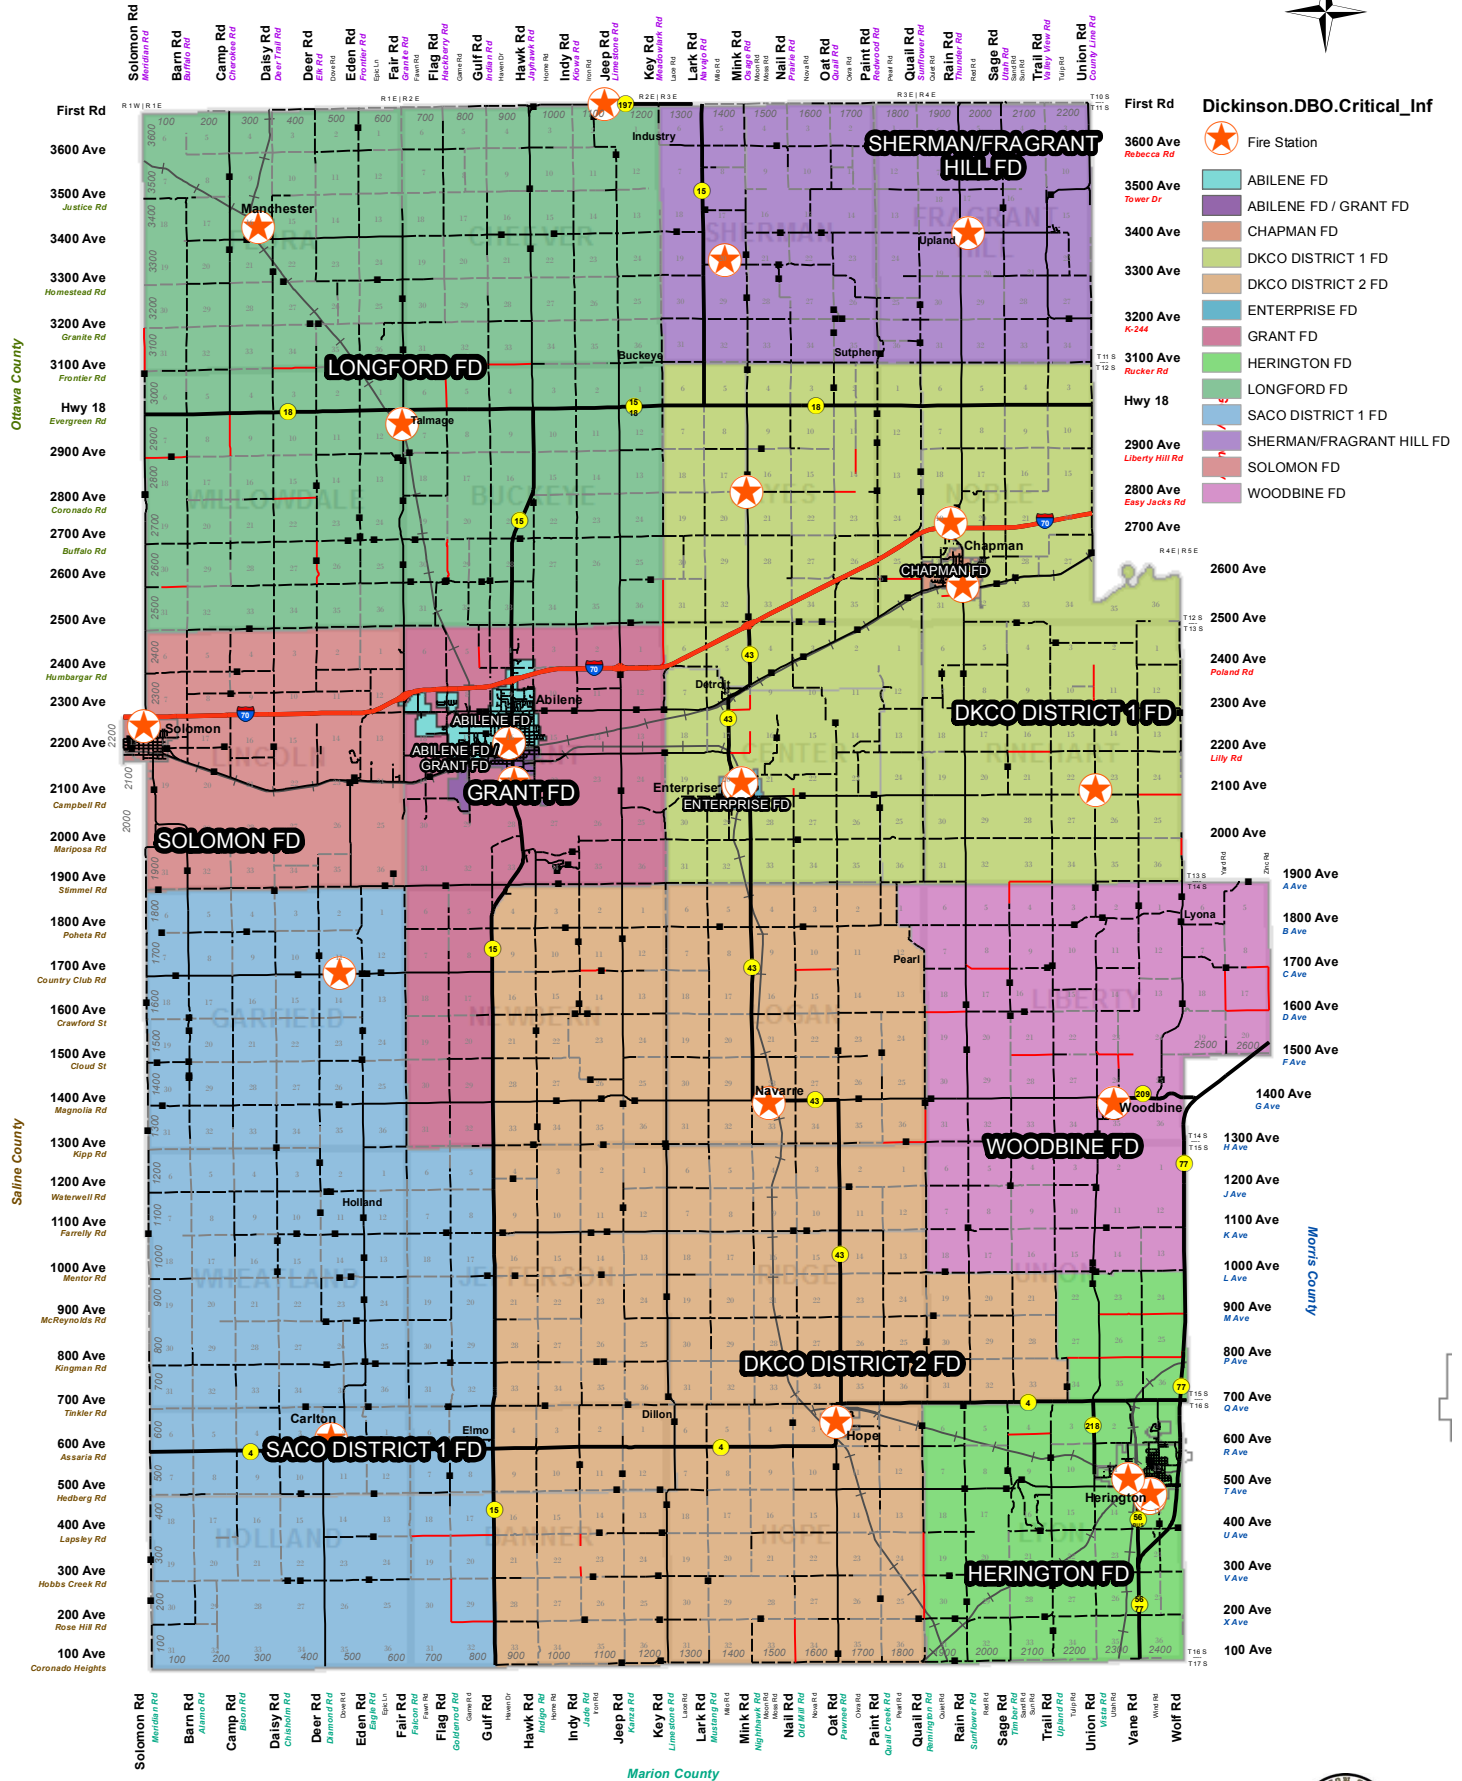

DICKINSON COUNTY RURAL FIRE DISTRICTS

Clay County

Marion County

PRINTED: 3/28/2016