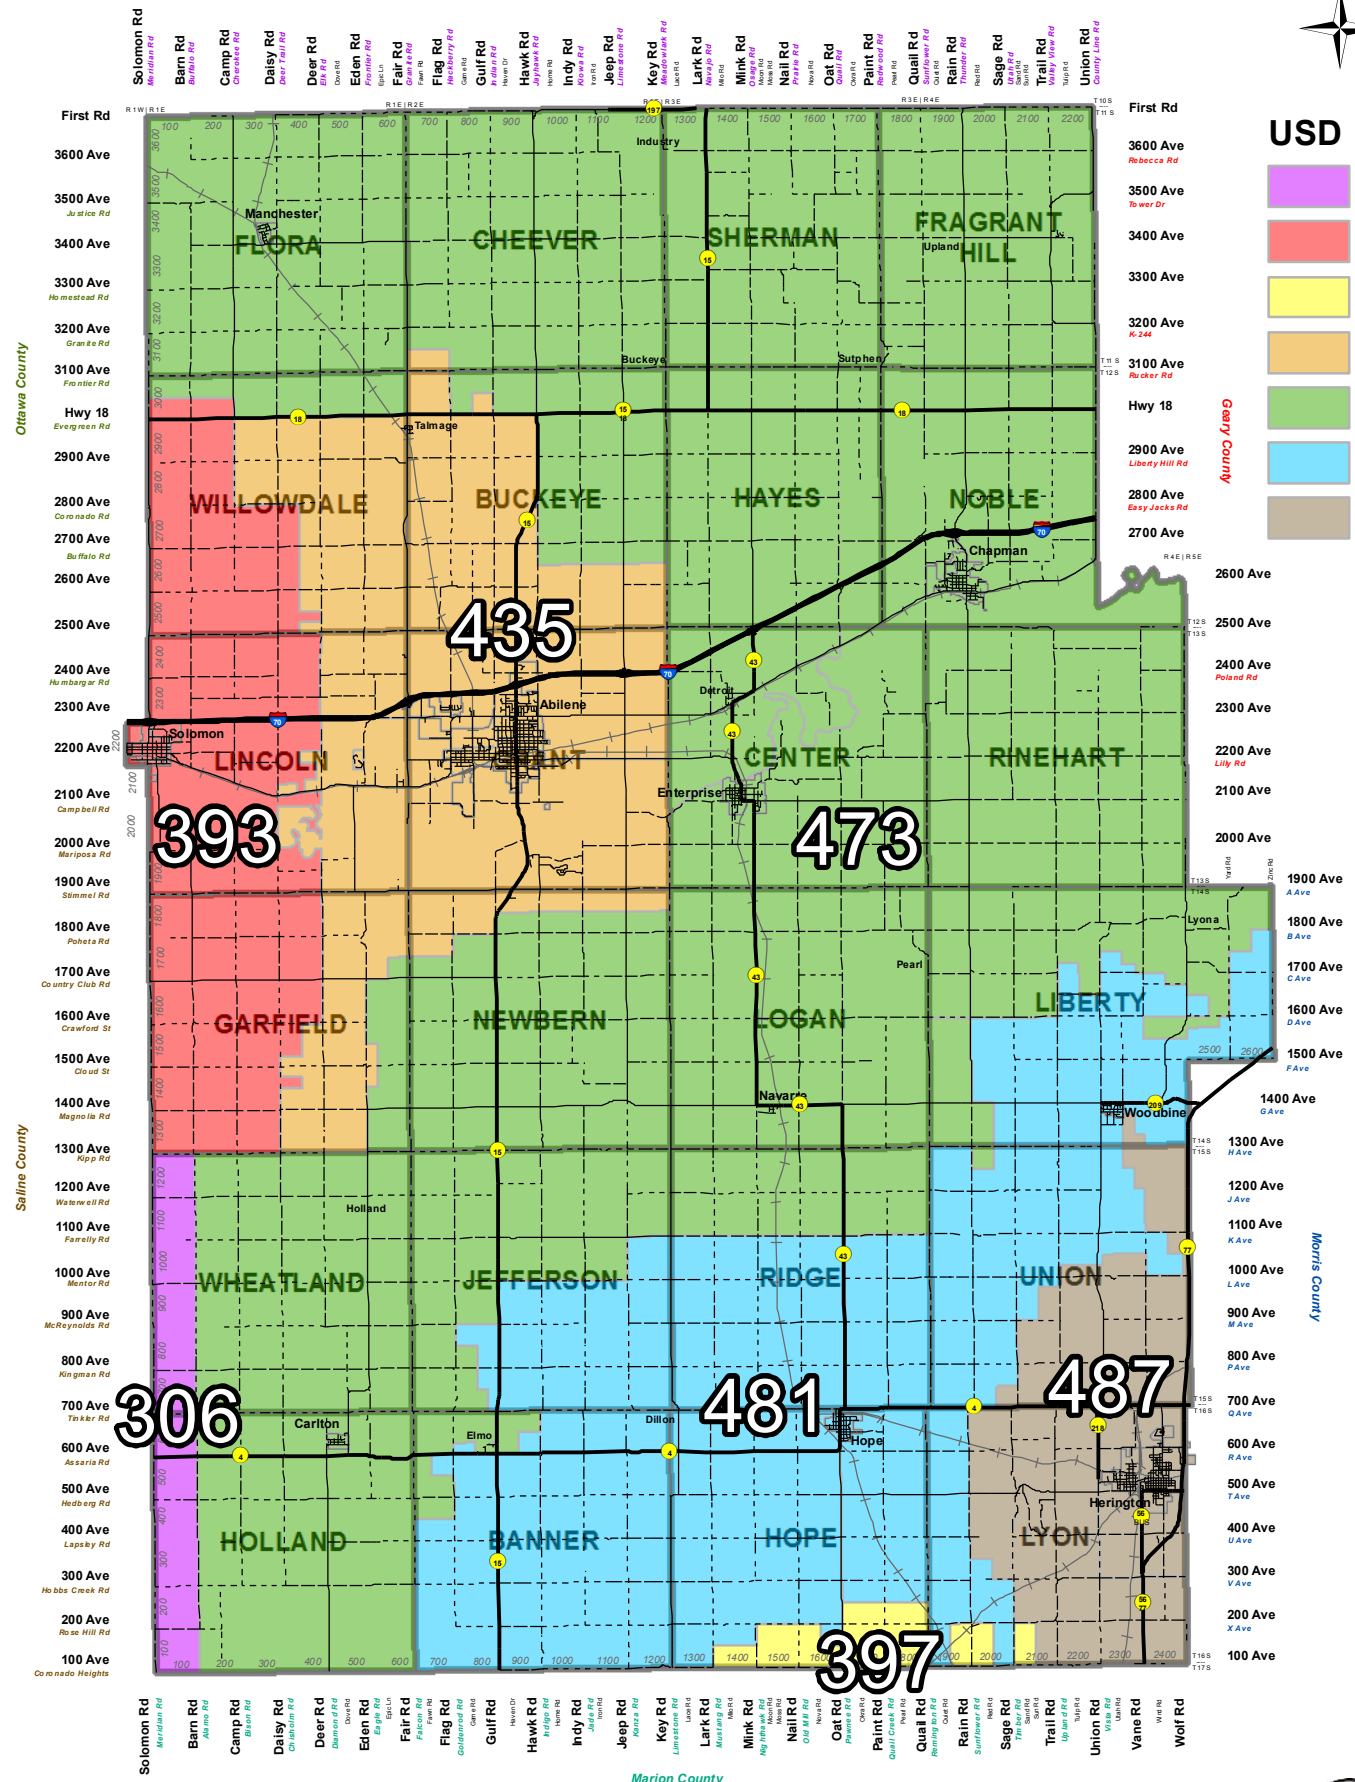

DICKINSON COUNTY SCHOOL DISTRICTS

Clay County

USD

	306
	393
	397
	435
	473
	481
	487

393

435

473

306

481

487

397

PRINTED: 6/28/2017